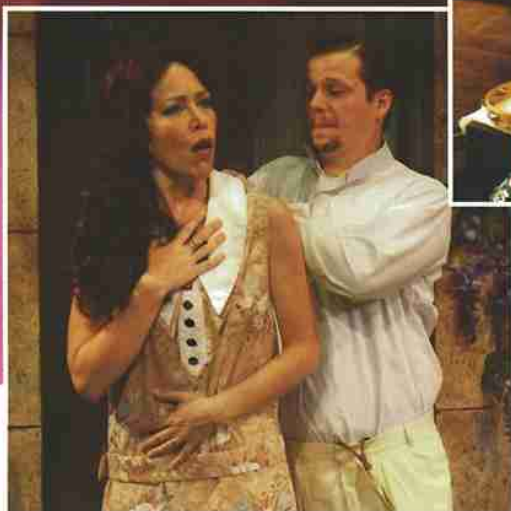

Exceptional innovation and fun.

Unity will open the season in August with the first in its Educational Series. *The Gift of the Magi*, based on the classic O. Henry short story, is an original musical that is a work-in-progress being produced by Unity. This season, we will see and hear a staged reading of the script with an original ragtime musical score that has never before been performed.

Part of the fun will be the pre-show chat with the director, and post-show discussions with the production team and cast, to give opinions about the musical while it's in the works. After taking part in this developmental process, patrons can return for the finished, full-scale World Premiere performance in December of 2008!

Another unusual treat, *Moonlight and Magnolias* is scheduled for September as the first Main Stage production. It is a new comedy about the zany making of the epic film *Gone With the Wind*. To double our pleasure, Westwood Cinema 6 in Brenham will host special Saturday showings of *Gone With the Wind* on the big screen—a rare luxury.

There are more extraordinary adventures in store for us during the next year, and a selection of plays that are sure to please. Aspiring actors will have an opportunity to audition this year for several parts, and the community players will work side-by-side with professional actors. An early 2008 production will tour into some local schools, and youth drama camps will be offered next summer. >>

directors, actors, designers, costumers and technical experts travel from the surrounding cities to take part in Unity's productions.

Many of these professionals are renowned within their larger theatre communities. When asked why they travel so far to work, they respond with glowing comments about Unity's outstanding management, the quaint building with state-of-the-art technology, their affection for our local audiences, and the charm of Brenham itself.

According to Karen Ross of Houston Arts Alliance, "it's no surprise that Unity meets the highest expectations of Houston theatre fans, since much of Unity's talent comes from Houston and other large cities."

Small community theatre? Think again.

It's true that the intimate performance hall holds only 125 people, so there's not a bad seat in the house.

But that's the only thing about Unity that can be considered "small." Productions are grand and glorious with spectacular scenery, lavish costumes and bigger-than-life performances.

"Community theatre" brings to mind amateur actors, directors and production crews. You'll find just the opposite at Unity. Professional